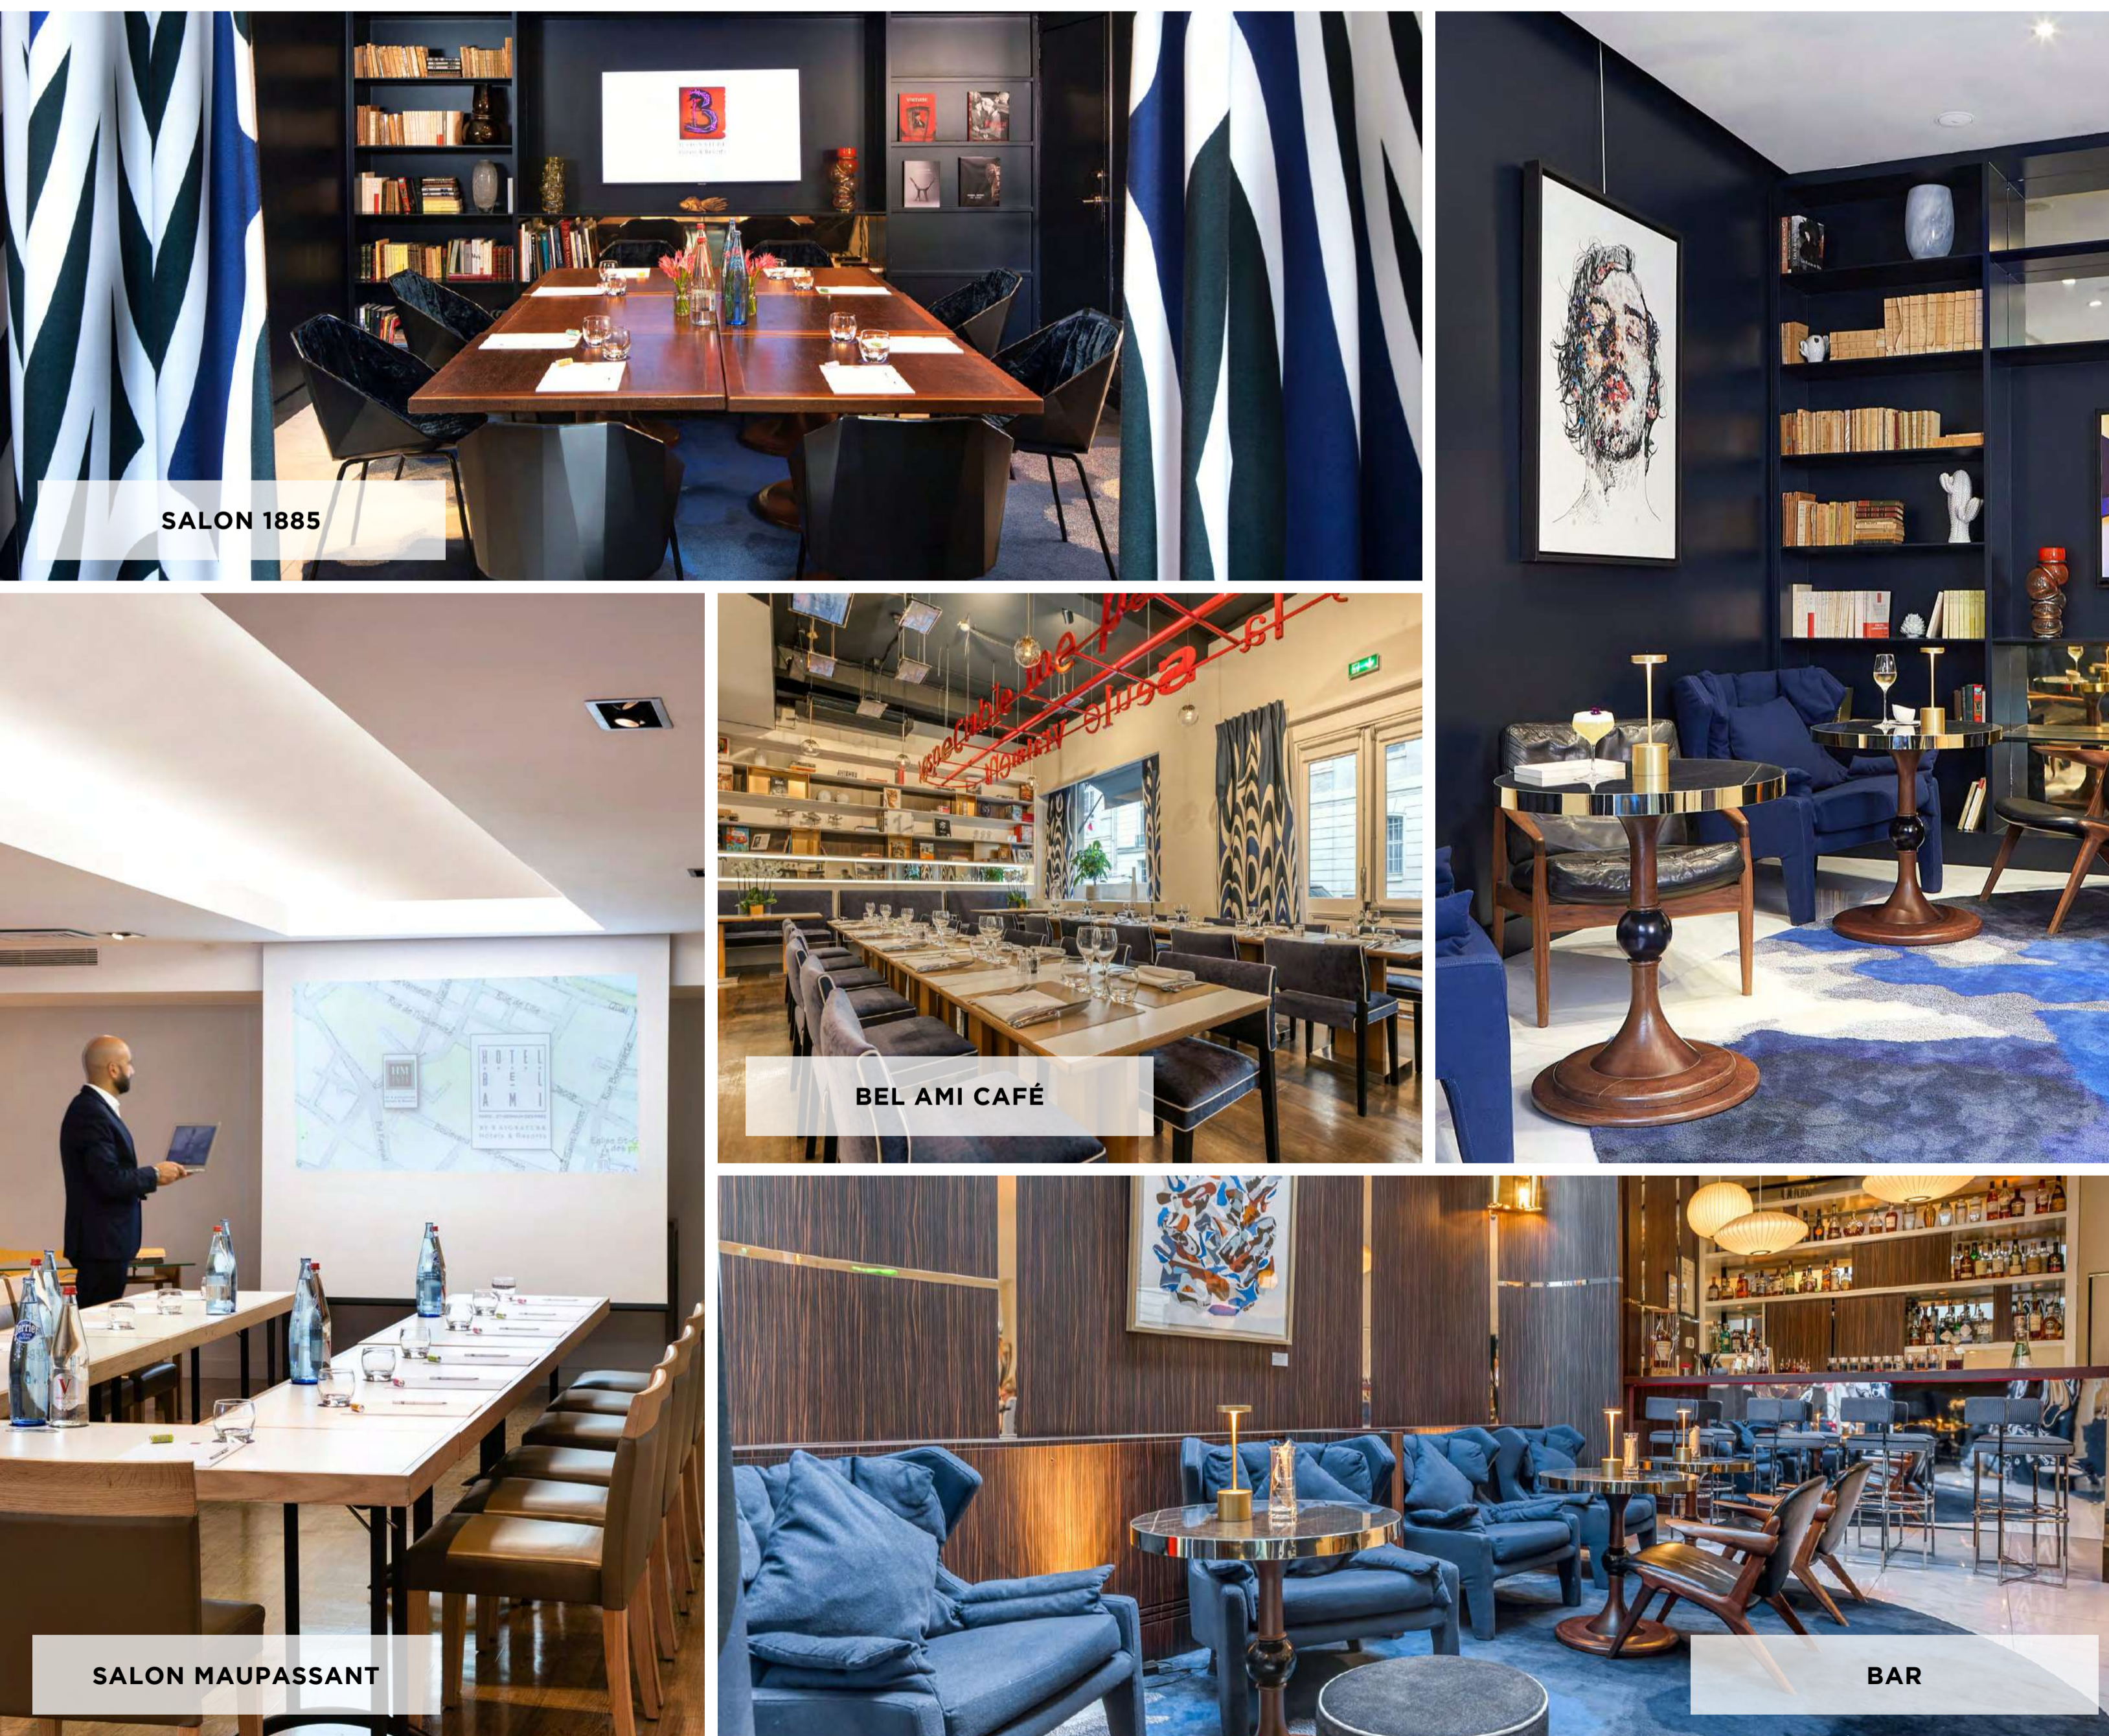

PARIS - ST-GERMAIN-DES-PRÉS

BY B SIGNATURE
Hotels & Resorts

Luxury and design at Saint-Germain-des-Prés

Ideally located in the heart of Saint-Germain-des-Prés, the hotel offers fully modular spaces for any type of project, as well as 108 warm and elegant rooms and suites including **46 Twin and 18 connecting rooms.**

BEL AMI CAFÉ	 SURFACE 115 m2 - 1238 sq.ft	 CABARET 25	 THEATER 55	 BOARDROOM 32	 "U" 30	 COCKTAIL 80
SALON MAUPASSANT	 SURFACE 103 m2 - 1238 sq.ft	 CABARET 25	 THEATER 55	 BOARDROOM 35	 "U" 33	 COCKTAIL 80
SALON 1885	 SURFACE 23 m2 - 248 sq.ft	 THEATER 15	 BOARDROOM 12	 "U" 10	 COCKTAIL 20	