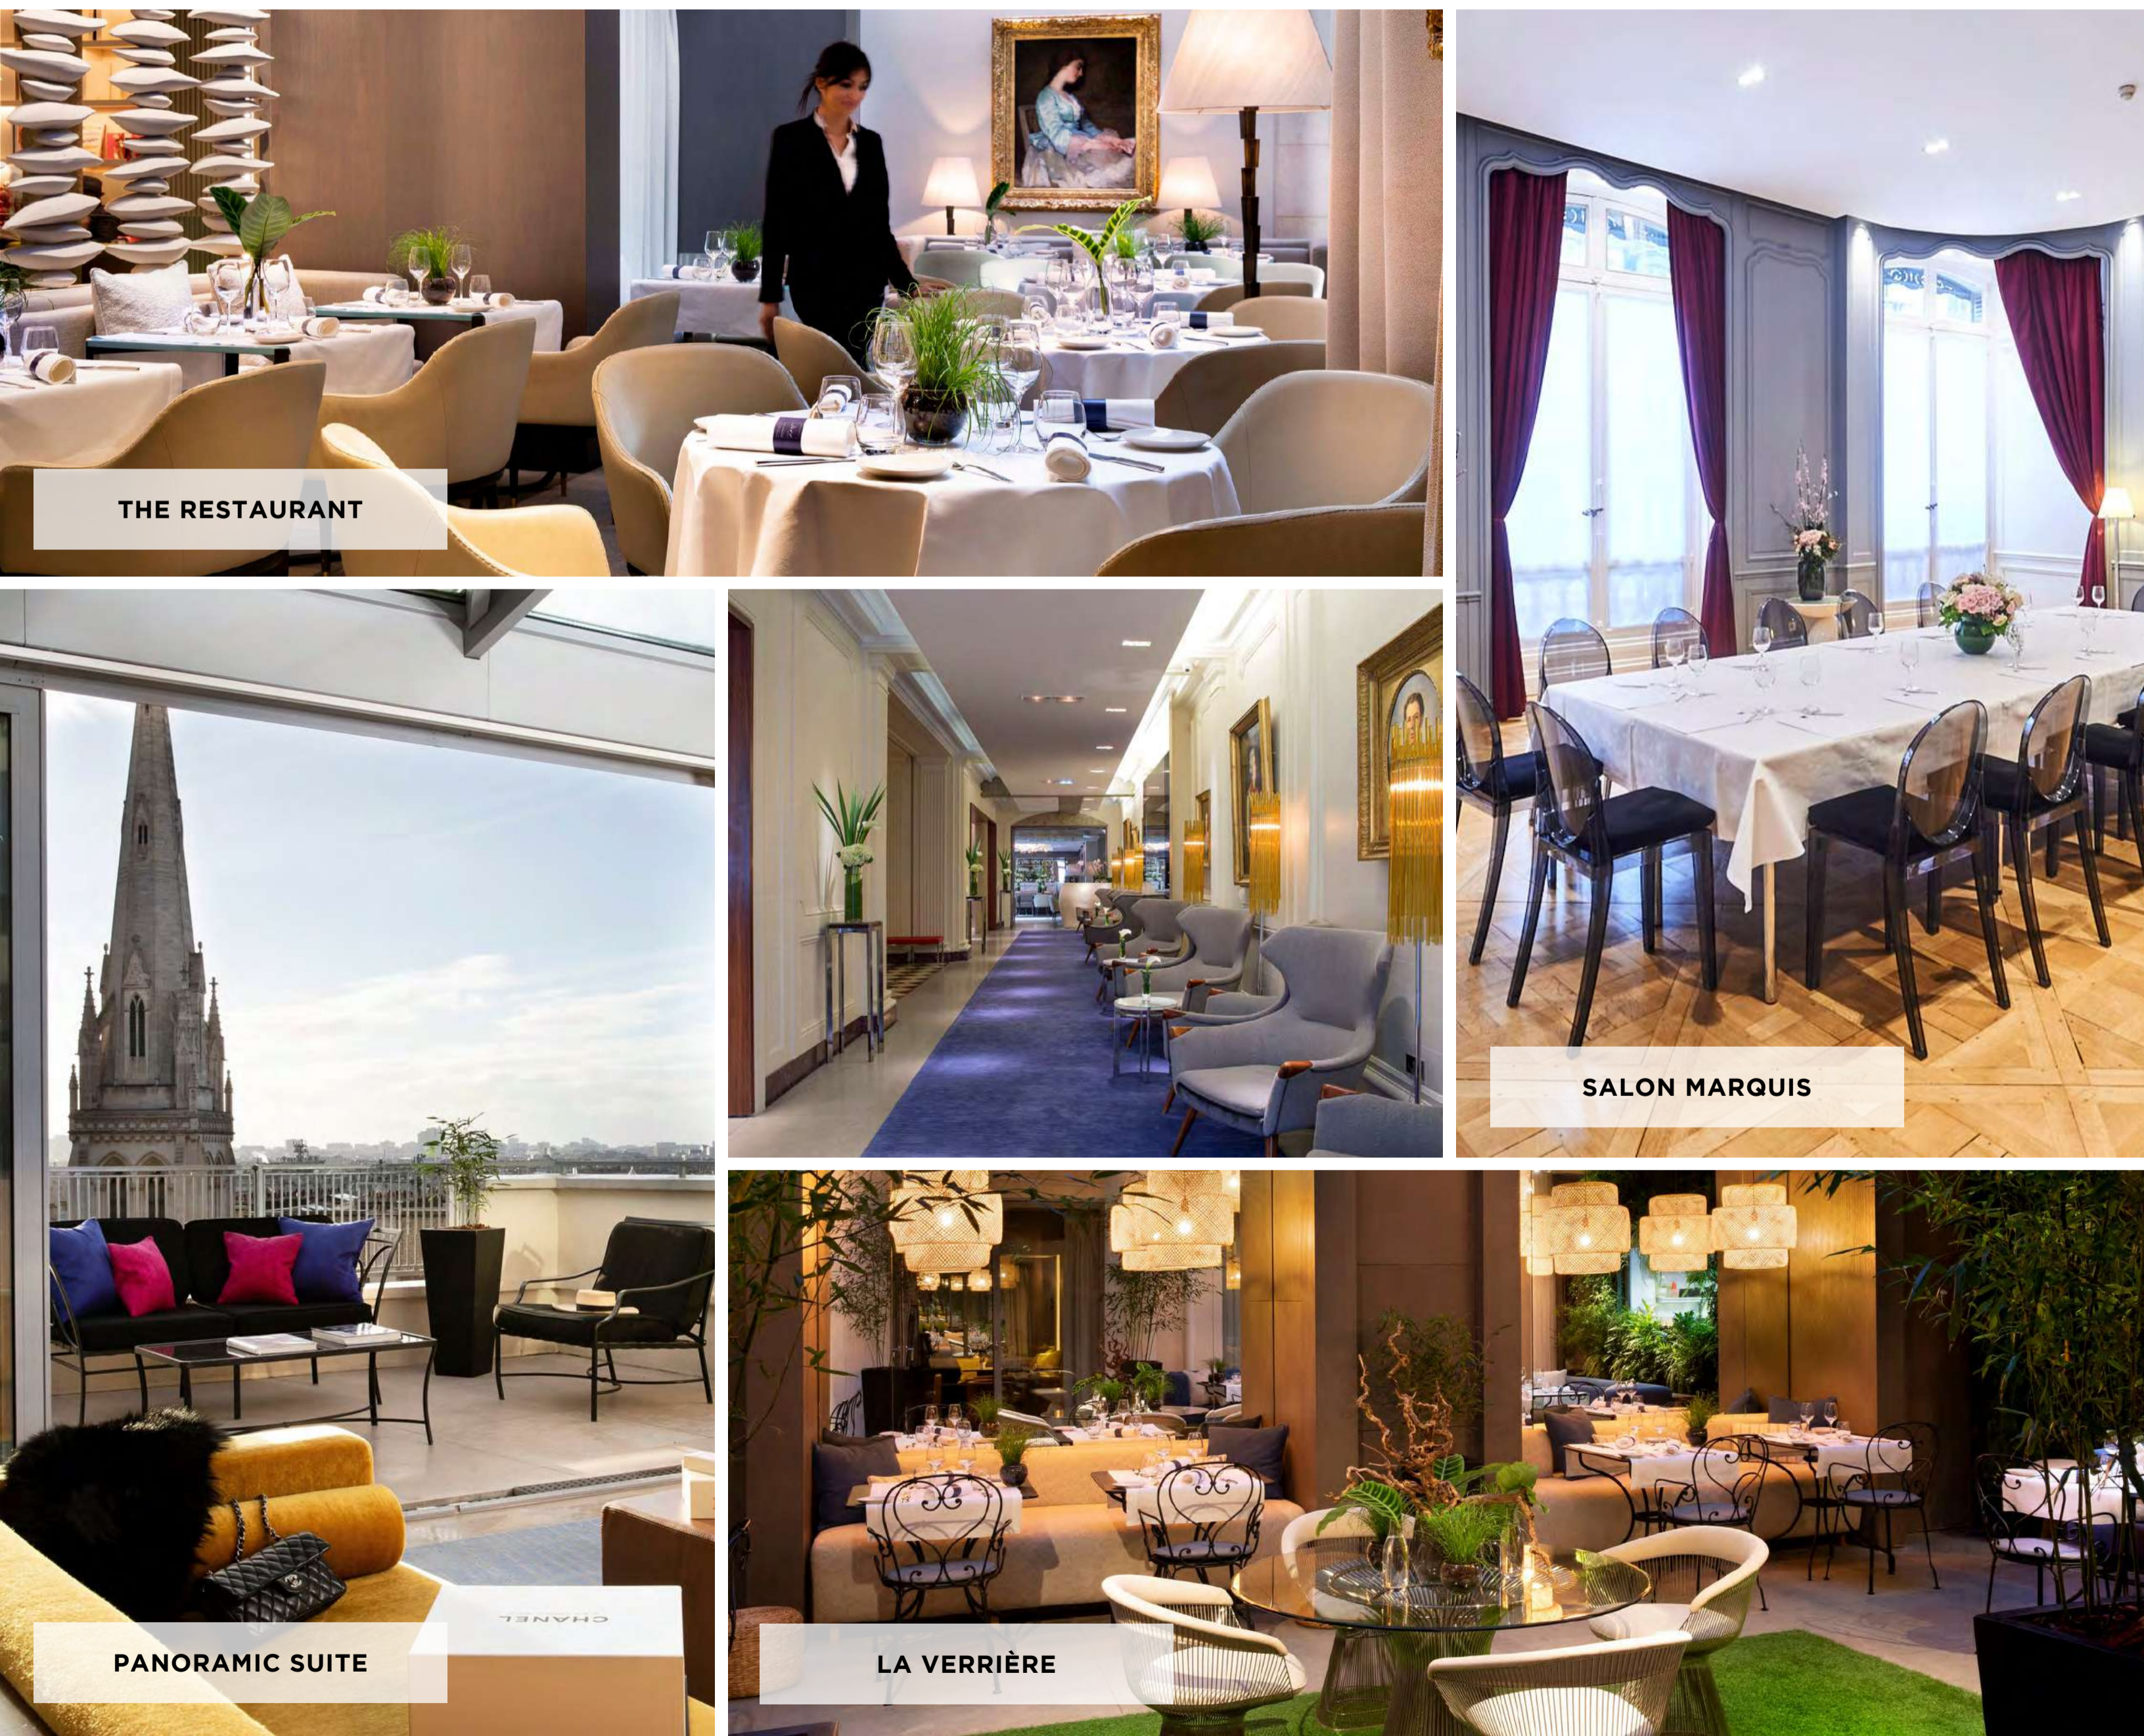

PARIS - CHAMPS-ÉLYSÉES

BY B SIGNATURE
Hotels & Resorts

Luxury and elegance at the Champs-Élysées

Ideally located in the heart of the Golden Triangle, a step away from the Champs-Élysées, the hotel offers spaces bathed in natural daylight, as well as 52 warm and elegant rooms and suites including

14 Twin and 10 connecting rooms.

THE RESTAURANT

SALON MARQUIS

PANORAMIC SUITE

LA VERRIÈRE

Your event at Hotel De Sers...

FOOD & BEVERAGE

MADE-TO-MEASURE MENUS BY CHEF ANTHONY HUGUENIN

Whatever the occasion, Chef Anthony Huguenin will imagine a special menu that will meet your expectations.

CAPACITY

SALON MARQUIS	SURFACE 60 m2 - 646 sq.ft	CABARET 30-35	THEATER 65	BOARDROOM 24	"U" 24	COCKTAIL 60
LA VERRIÈRE	SURFACE 60 m2 - 646 sq.ft	CABARET 40	THEATER 40	BOARDROOM 28	"U" 20	COCKTAIL 60
THE RESTAURANT	SURFACE 30 m2 - 323 sq.ft	BOARDROOM 18	COCKTAIL 30			
PANORAMIC SUITE	SURFACE 60 m2 - 646 sq.ft	BOARDROOM 8				
APPARTMENT 77	SURFACE 80 m2 - 861 sq.ft	BOARDROOM 8				